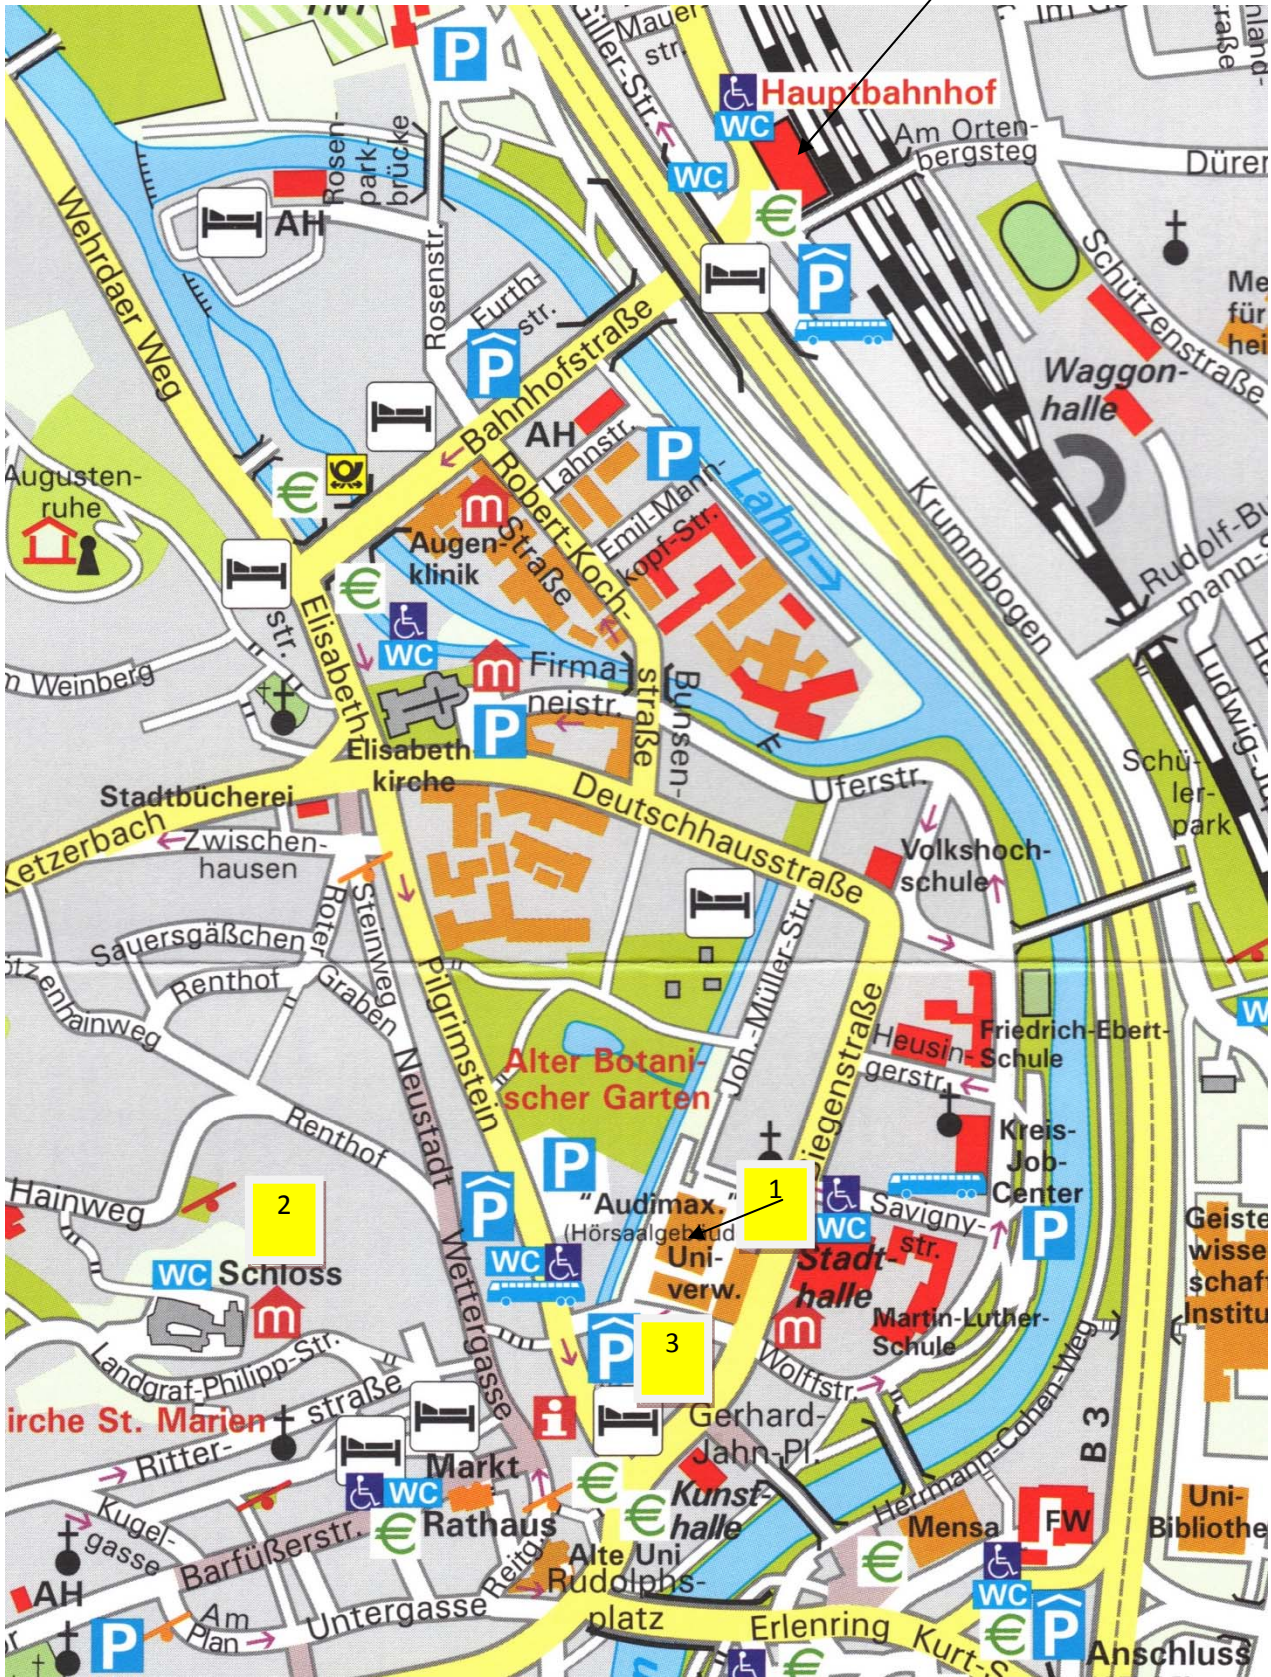

**ECFG11  
Marburg**

Train Station

**1** University Lecture Hall Building (Welcome Reception and Conference Venue), Hörsaalgebäude Biegenstrasse 14

**2** Castle (Conference dinner room: "Fürstensaal", Landgraf-Philipp-Str. 1

**3** Welcome Hotel Pilgrimstein 29